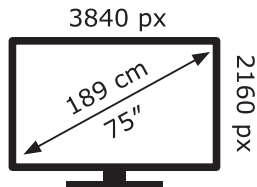

LG Electronics

75NANO806PA

**111** kWh/1000h

ABCDEF**G**

**191** kWh/1000h

2019/2013