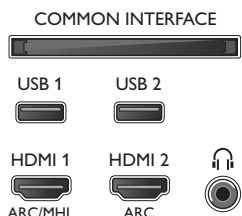

Connections

Side