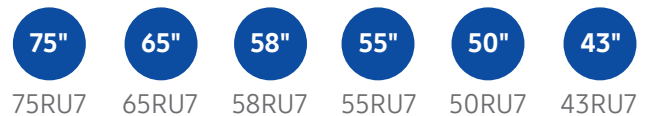

SIZE CLASS

See all your favorite entertainment as it was meant to be seen. Enter the world of 4K, where every show, season, and scene is upscaled with enhanced picture clarity. Plus, a smart guide lets you quickly find what you want to watch.

KEY FEATURES

Product Type

- Ultra HDTV

Picture

- 4K UHD Processor
- HDR
- Smart TV with Universal Guide
- PurColor
- Slim Design

Design

- Clean Cable Solution®
- Slim Design
- Bezel Color: Charcoal Black
- Stand Color: Dark Gray

Smart

- Smart TV with Universal Guide
- OneRemote Function
- SmartThings Compatible

Connections

- 3 HDMI Connections¹
- 2 USB Connections
- 1 Component Video Input (shared)
- 1 Composite Video Input (shared)
- 802.11AC built-in Wi-Fi
- RS232 Control (requires adaptor)²
- Optical Audio Output Port

Audio

- Dolby® Digital Plus
- 20 Watt 2 Channel

Included Accessories

- Standard Remote³

Industry Certifications

- CTA 4K Ultra HD Connected

¹HDMI-CEC (Consumer Electronics Control) facilitates convenient control functions with compatible devices.

²Serial control requires USB adaptor provided by participating dealers and distributors.

³The Standard Remote does not support Samsung OneRemote features.

SAMSUNG

SEE BACK FOR DETAILS